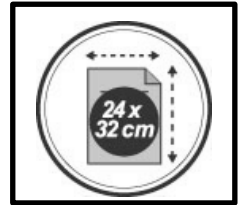

DD5GMW

Large mobile display, trendy and design

Elegant and practical FSC wood mobile display with 5 shelves

WOOD
FSC

Bi-material combination
for more style
(FSC wood & ABS)

5x3 : 15 compartments
(24 x 32 cm documents)

The DD5GMW display is the ideal accessory to display magazines or brochures in your lobby, break room or office. Practical, it will allow you to display your A4 documents in 5 compartments, with 3 documents per shelf. A total of 15 documents can be displayed

Quand le beau rejoint l'utile

DD5GMW

Large mobile display, trendy and design

Elegant and practical FSC wood mobile display with 5 shelves

PRODUCT FEATURES

Code	DD5GMW BC
EAN	3129710017836
Materials	Structure: Wood FSC
	Compartment: ABS
	Caster/ wheel : Polypropylene
Color	Wood - White
Product dimensions	H.163,3 x L.83 x D. 51,5 cm
	Weight : N/A kg
Number of compartment	5x3 (15 compartments) (Format 24x32 cm - Thickness 4 cm)
Mobility	4 wheels, 2 with brakes
Estimated assembly time	5 mins (screws included)
Environmental impact	100% recyclable
Origin	French design and development - Manufacturing in PRC
Warranty	2 years
Repairability index	10
Spare part	ALBA guarantees to supply all spare parts for 5 years (See conditions with your reseller/distributor)
DIMENSIONS PACKAGING	
* Sales unit (x1UV) box	Dim. : L. 105 cm x W.72,1 cm x H. 9,8 cm
	Weight : N/A kg
* Box master (x1UV)	Dim. : L. 105 cm x W.72,1 cm x H. 9,8 cm
	Weight : N/A kg
Environmental impact	100% recyclable