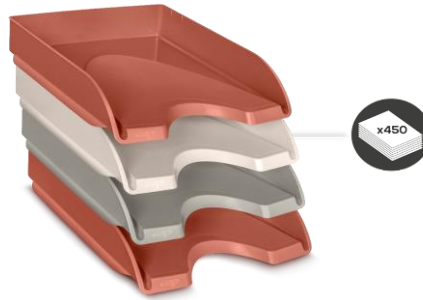

Terra Nova
by cep
Set of 4 Letter Trays
Ref. 200+*4 TN

Product description

Set of 4 assorted colours letter trays.
With a contemporary design, these letter trays will find a place on any desk style.
Take documents up to 24 x 32 cm in size plus elastic folders.
Highly practical, their wide frontal cut-out allows you to remove the contents very easily.
These trays can be stacked vertically or in staggered formation.
Compatible with the 220+ maxi tray for custom storage of files.
Capacity: 450 sheets (80 g) per tray. Useful dim.: 335 x 245 H 55 mm.
Dim. of 1 tray : 348 x 257 H 66 mm.
100% recyclable, high quality plastic PS.

As these trays are made from recycled material, their colour may vary slightly from one production to another.

Available colours

Ref.	Product Code	UoS Barcode	Inner box Barcode	Outer box Barcode	Pallet Barcode
200+*4 TN Terra Nova Set of 4 letter trays	1020049381	3462159019673 (No barcode on individual trays)	3462159019680	NC	3462159019697