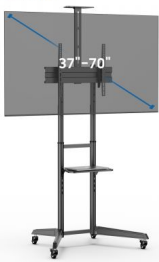

Angle and Height Adjustment

for comfortable viewing experience