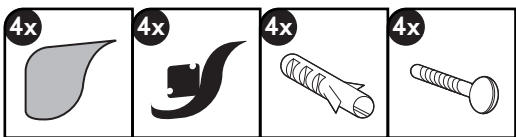

**WITHIN FAMILY:**

- Maya W Series - WHITEBOARD
- Maya W Series - CORK

QR CODE:

Author: Sandra Faria

Approval: *Sandra Gomes Faria*Revision: 00
Date: 13-01-2014

W SERIES

INSTRUCTIONS • INSTRUCTIES • ISTRUZIONI • ANLEITUNG • INSTRUCCIONES • INSTRUÇÕES