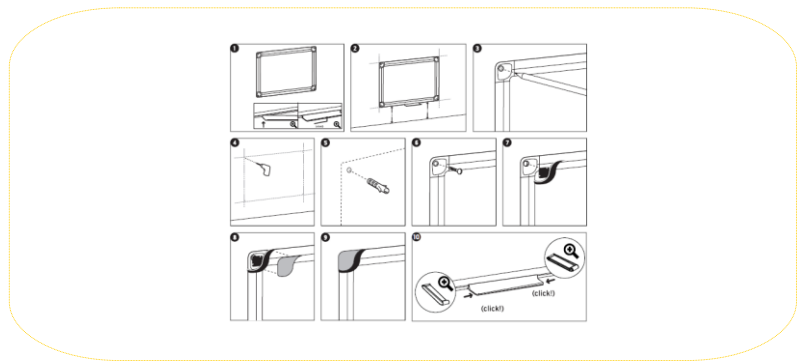

TECHNICAL DETAILS

COMPOSITION:

- Aluminium frame
- Felt surface
- Wooden based core
- 2 year warranty

ASSEMBLY OVERVIEW:

CERTIFICATION AND LEGISLATION:

n/a

ILUSTRATION:

SUGGESTED ADVERT:**Maya W Series - FELT****Popular aluminium framed felt board**