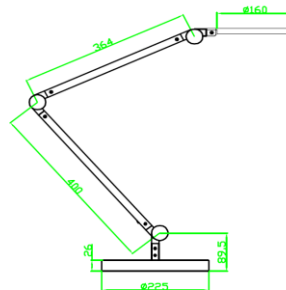

LED light by cep

**GIANT Desk Lamp**  
Ref. Cled-0350 Silva

**Description**

The Giant desk lamp is equipped with three joints and two large arms of 40cm for a great comfort of use.  
A tactile switch of intensity and color allows to illuminate perfectly your office and to change f light atmosphere according to your desires.  
Arm with three joints  
Functional and easy to use  
Soft touch dimmer facility  
**Colour rendering index (CRI): >80**  
**Intensity dimmer : Max 770 Lumen.**  
**Lifespan : 50 000h.**  
**Light beam Cm/Lux : 40 cm / 1000 Lux.**  
**Colour temperature (Kelvin) : 3000K±10% ~ 5500K±10%**  
**Power on (PonMax) : 11,13 W.**  
Maximum height : 85 cm  
Dim. arm : 40 + 40 cm  
Base Ø : 22,5 cm with wood covering  
Steel and aluminum  
Origin: China  
This luminaire contains a Class G source. Steel and plastic 100% recyclable.

**Availables references**

Ref.	Cep Code	Barcode unit	Barcode box	Gencod cardboard	Barcode Pallet
Cled-0350-White	2003500021	3462159012810	3462159012810	3462159012827	
Cled-0350-Black	2003500011	3462159012834	3462159012834	3462159012841	
Cled-0350 Silva	2003505301	3462159017181	3462159017211		

**Customs number**

9405209990

**Logistical data**

Ref.	PRODUCT			BOX			CARDBOARD			PALLET				
	Dimensions mm	Weight Unit. Kg	PCB	Dimensions mm	Gross Weight kg	Net Weight kg	PCB	Dimensions mm	Gross Weight kg	Net Weight kg	PCB	Dimensions mm	Gross Weight kg	Net Weight kg
Base Ø : 200mm. Arm : 400mm. Head Ø : 150mm	2460g	258*127*580		3,85	595*263*396		12,2	1200*1000*254		372,5	13	8	192	