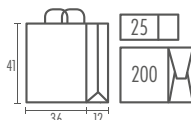

Borse Allegra Tinta Unita Stelline

ALLEGRA STARS PLAIN COLOURED GIFT BAGS

carta kraft
avana
brown
kraft paper

cod. SDF16

cod. SDF26

cod. SDF36

- carta kraft avana brown kraft paper
- stampa con colori all'acqua water-based colours printing
- manici in carta ritorta twisted paper handles