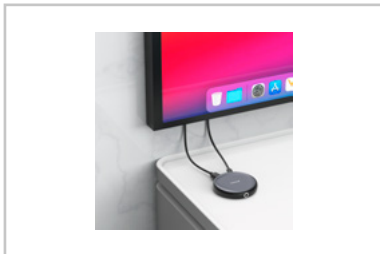

Share My Screen 4K

USB-C Wireless Display Adapter with Hub
WDA-02

 **Verbatim**[™]
Technology you can trust

Receiver Front Angled

Receiver Back Angled

Transmitter Front Angled

Transmitter Back Angled

TX-RX Back Angled

TX-RX Ports

Receiver Lifestyle

Transmitter Lifestyle

TX-RX Lifestyle

System Requirements:

- Interface: USB-C supporting video output
- OS: Windows OS 7/8/10/11 (X86/X64), Mac OS 10.2 Above, Chrome OS, Linux, Android 7 or above