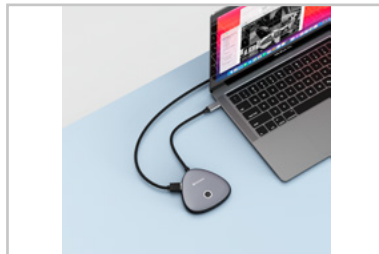

Share My Screen 4K

USB-C Wireless Display Adapter with Hub
WDA-02

 **Verbatim**[™]
Technology you can trust

Receiver Front Angled

Receiver Back Angled

Transmitter Front Angled

Transmitter Back Angled

TX-RX Back Angled

TX-RX Ports

Receiver Lifestyle

Transmitter Lifestyle

TX-RX Lifestyle

System Requirements:

- Interface: USB-C supporting video output
- OS: Windows OS 7/8/10/11 (X86/X64), Mac OS 10.2 Above, Chrome OS, Linux, Android 7 or above